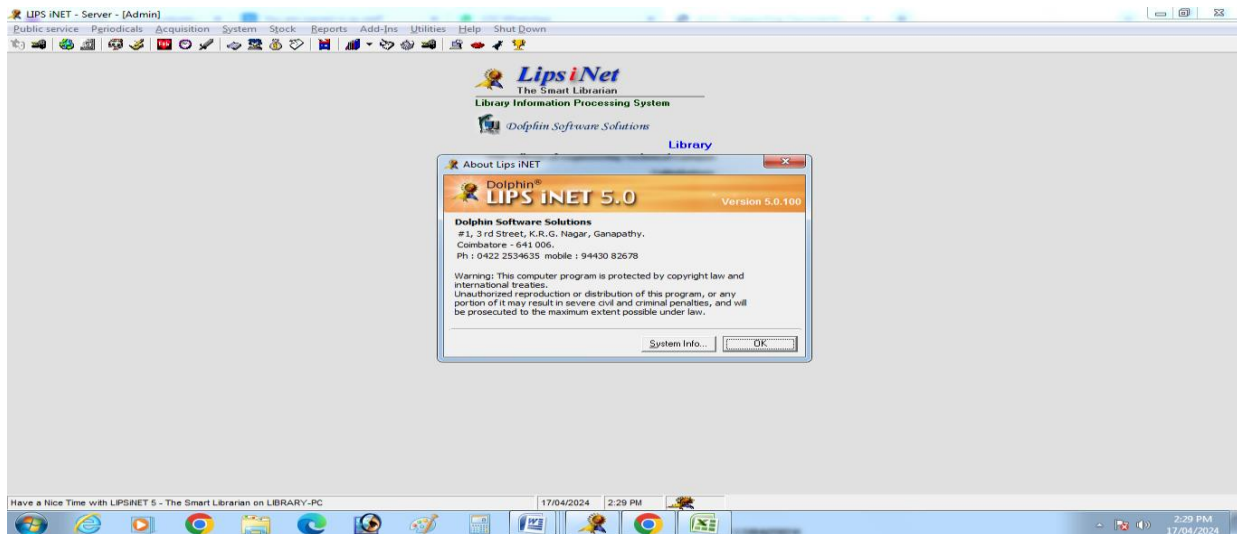

4.2.1 - Library is automated using Integrated Library Management System (ILMS)

LIPS i Net – Dolphin software Solutions Model 5.0

Principal
V.S.B. College of Engineering Technical Campus,
Coimbatore - 642 109.