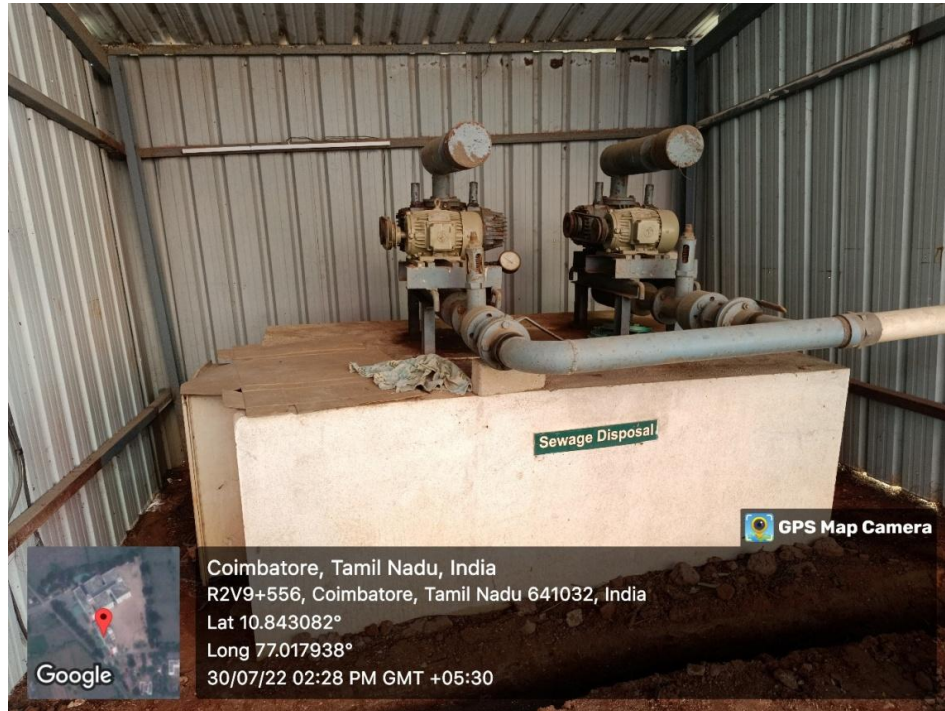

VSB COLLEGE OF ENGINEERING TECHNICAL CAMPUS

Approved by AICTE, New Delhi & Affiliated to Anna university, Chennai

Coimbatore to Pollachi Road NH-209, EalurPrivu, Kinathukadavu Taluk,

Coimbatore-642 109. Tamilnadu, India. Email : office@vsbectc.com Website: www.vsbectc.com

SEWAGE DISPOSAL PLANT